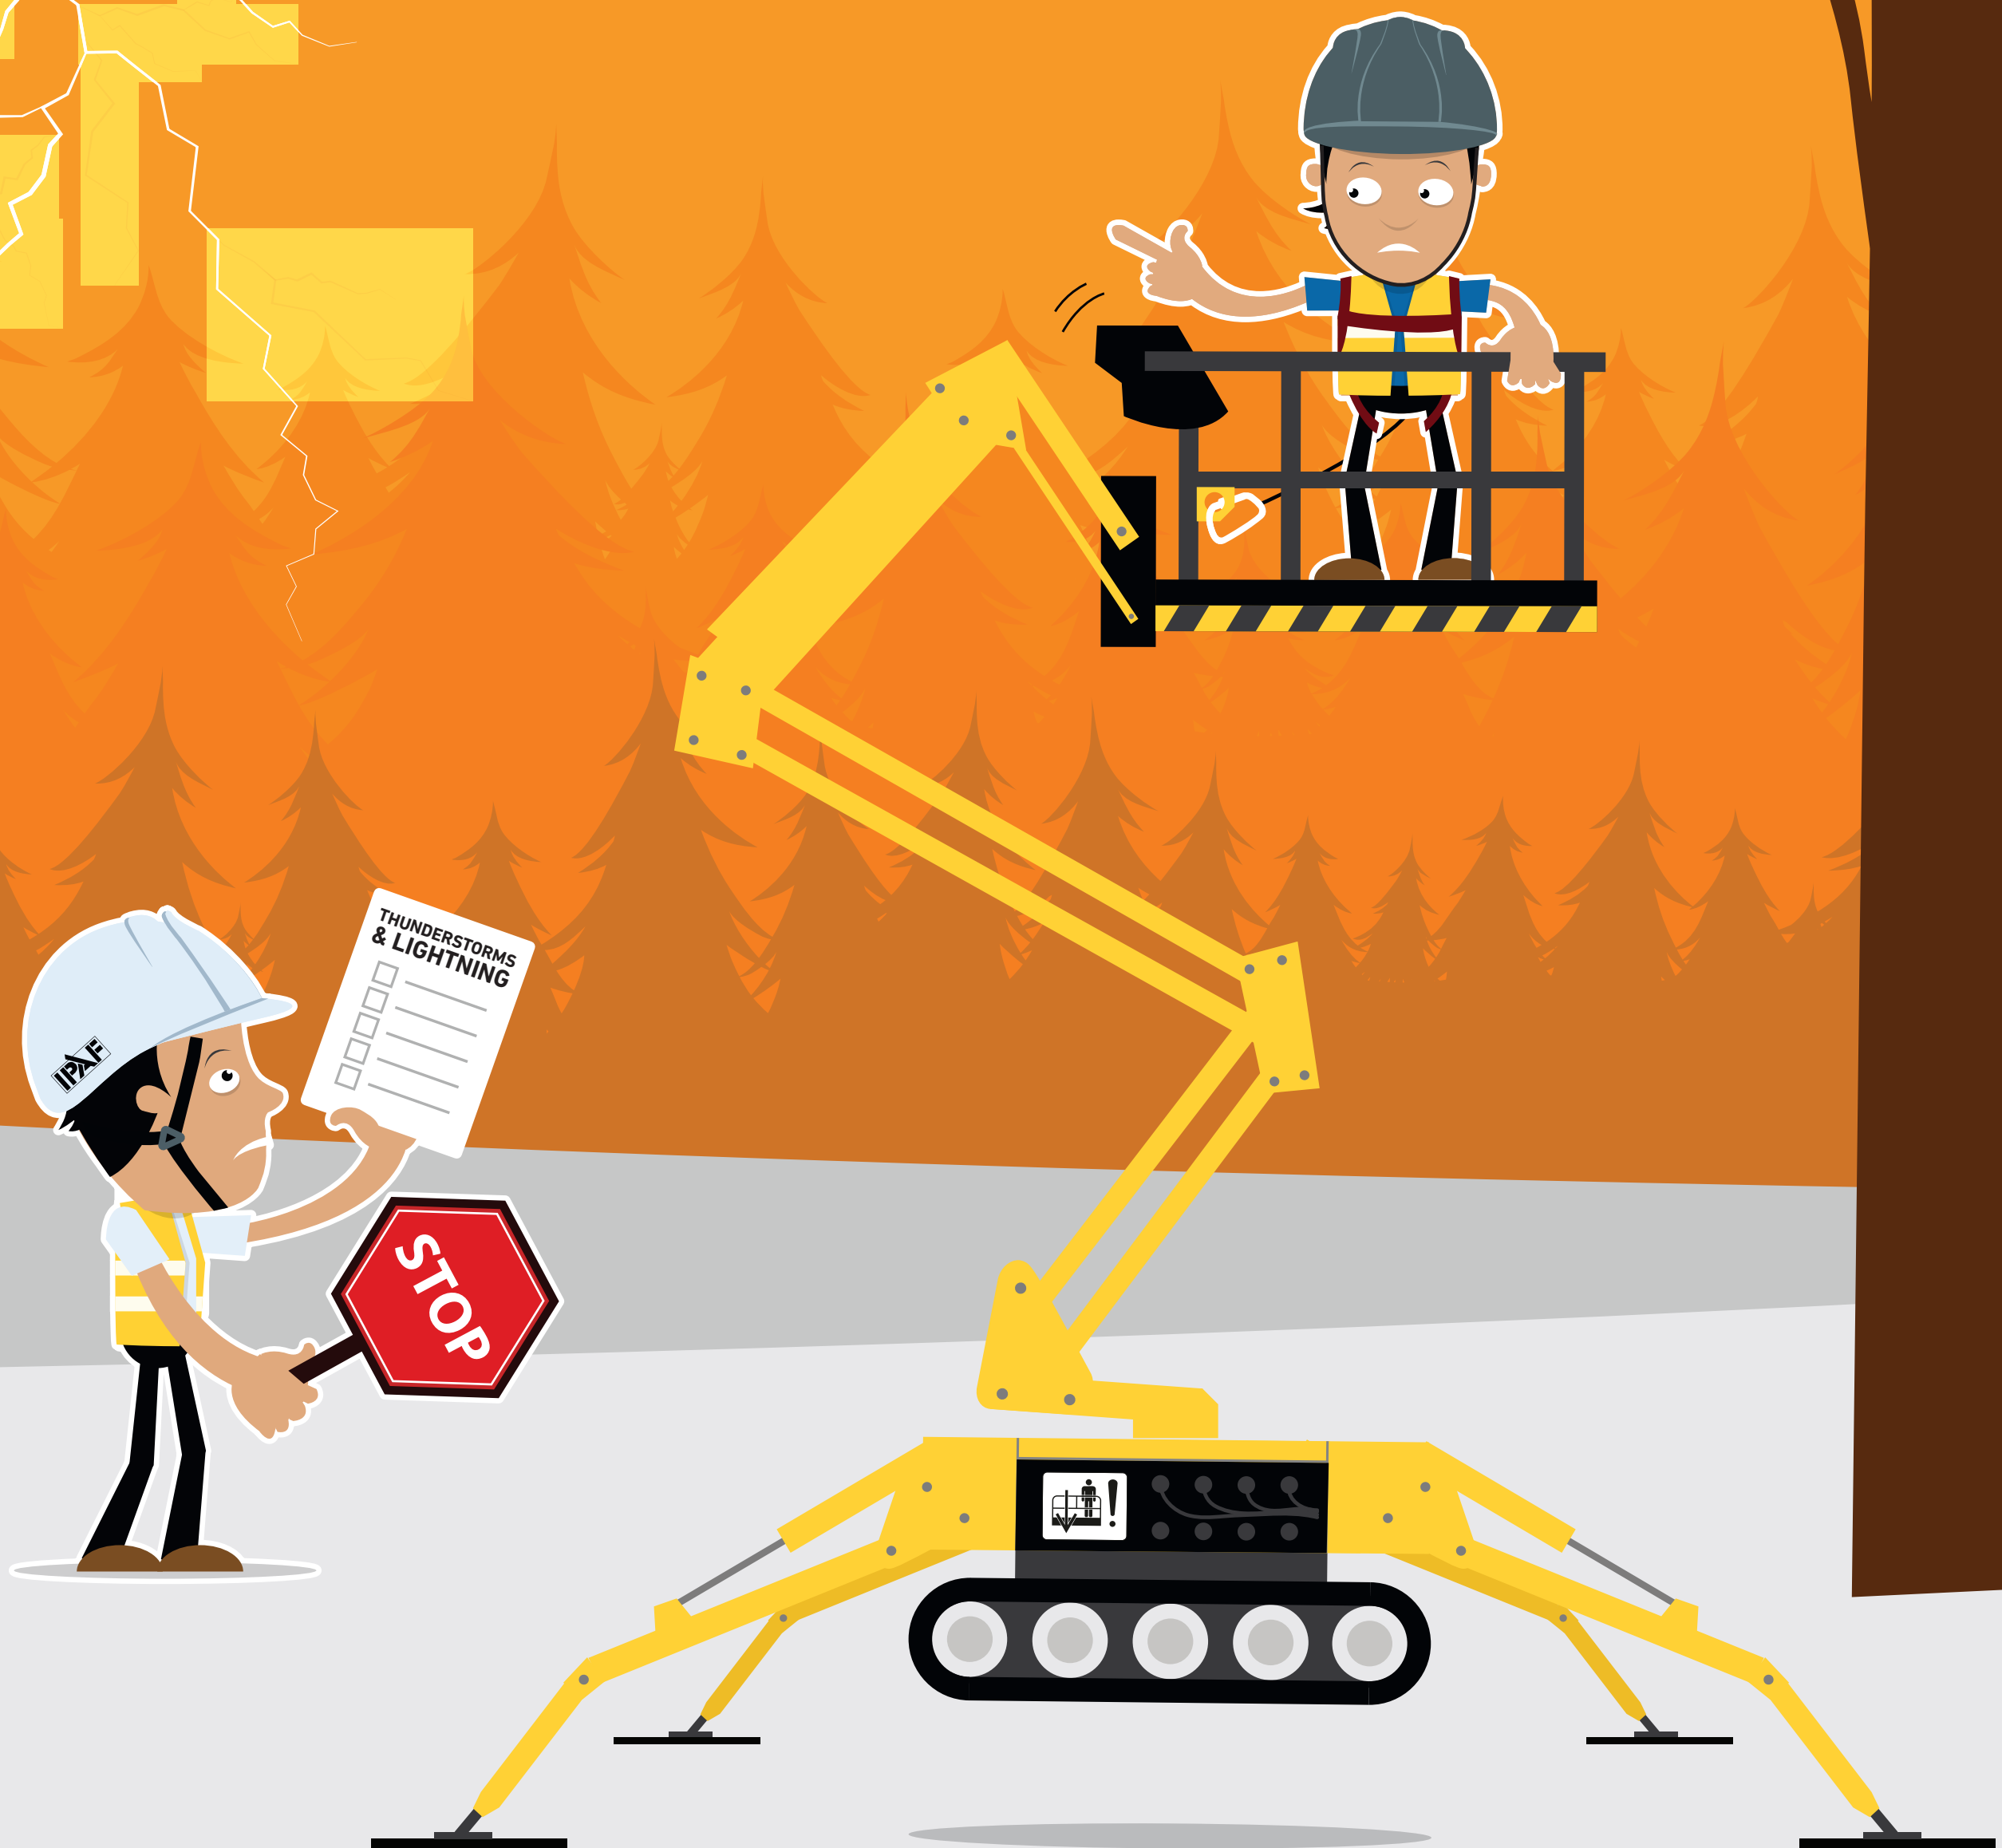

DON'T OPERATE A MEWP WHEN THERE IS A RISK OF LIGHTNING

SEEK PROPER SHELTER AND WAIT UNTIL THE STORM PASSES

**PROMOTE AND ENABLE THE SAFE, EFFECTIVE
USE OF POWERED ACCESS WORLDWIDE**

Download free posters at www.ipaf.org/andyaccess